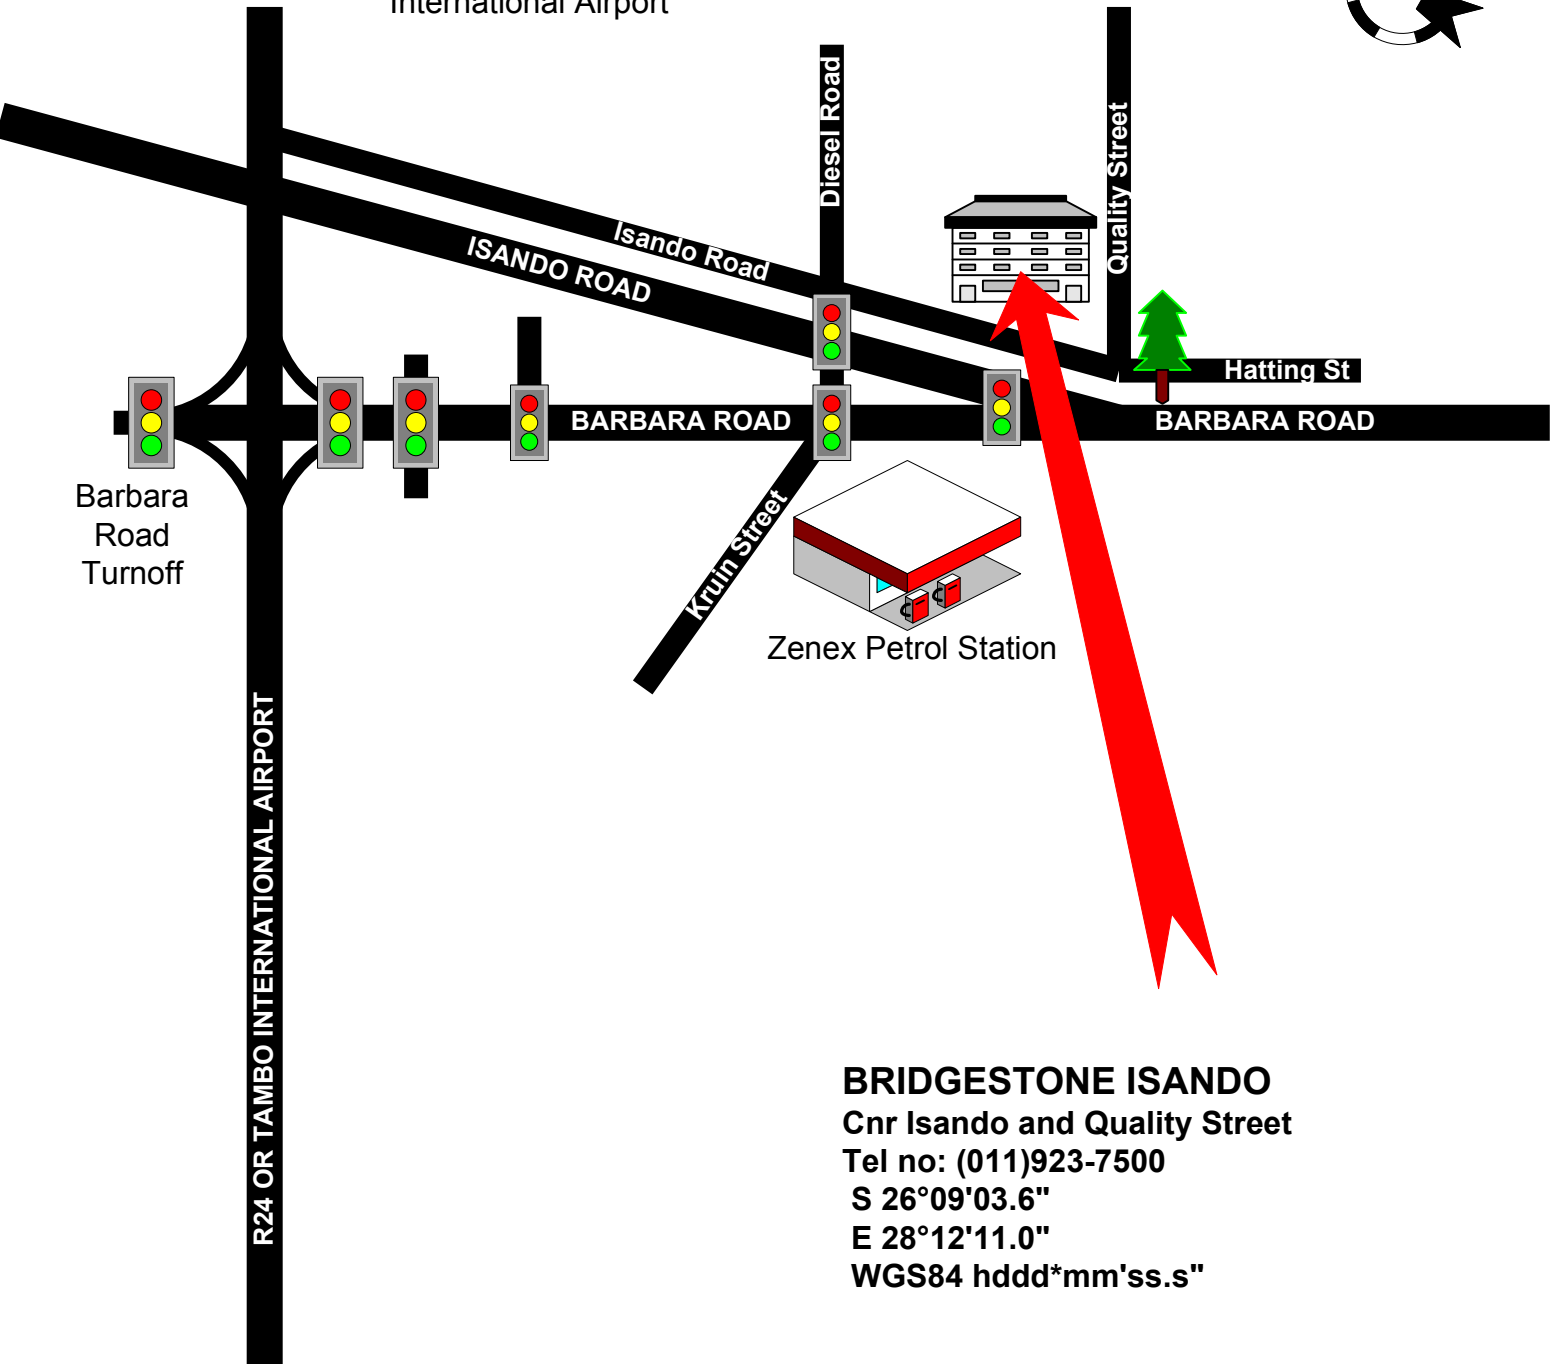

OR Tambo
International Airport

BRIDGESTONE ISANDO
Cnr Isando and Quality Street
Tel no: (011)923-7500
S 26°09'03.6"
E 28°12'11.0"
WGS84 hddd*mm'ss.s"